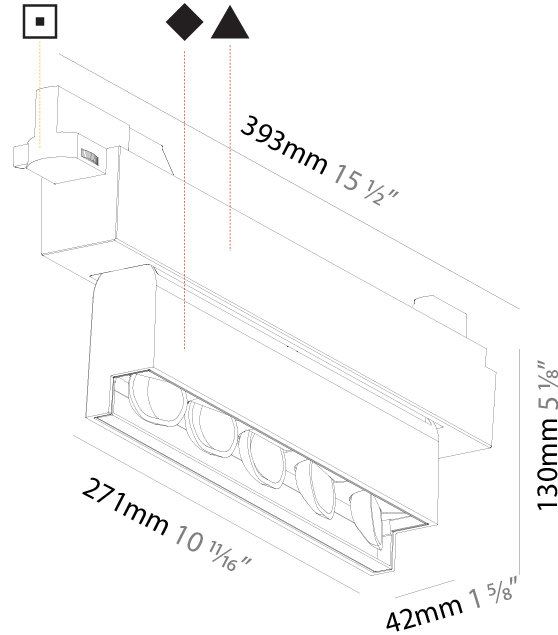

OPTICAL

Adjustability: Tilt 15°

RATINGS AND CERTIFICATIONS

Certified By: Certified for North American Standards
 IP rating: IP20

MAGIQ WALLWASH PLUS TRACK

A3T065-

PROJECT

TYPE