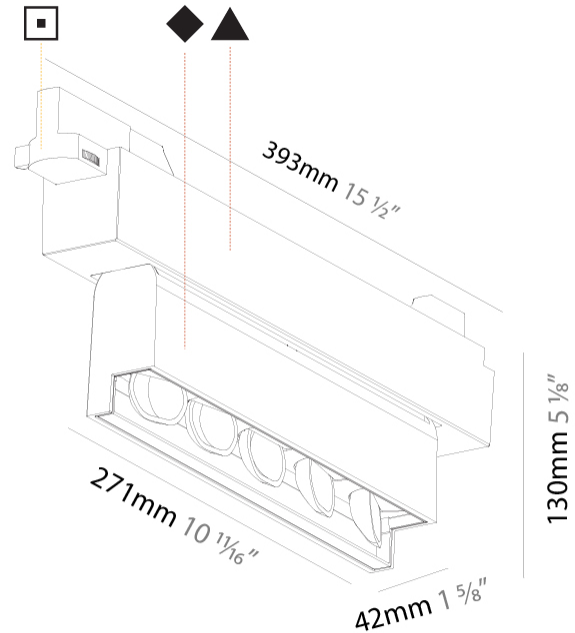

GENERAL

Series: Magiq Wallwash
Subseries: Magiq Wallwash Plus Black
Brand: Prolicht
Division: Architectural
Mounting Type: Track
Mounting Location: Ceiling
Subcategory: Wallwash

PHYSICAL

Shape: Rectangle
Length (mm): 392
Length (in): 15 7/16
Width (mm): 42
Width (in): 1 5/8
Height (mm): 130
Height (in): 5 1/8
Light Distribution: Asymmetric
Weight (kg): 1.777
Weight (lbs): 3.91
Fixture Finish: SSR / BKV / CWI / CRY / HAB / LAG / UFT / ITA / RUA / RUR / MIC / FTG / MYG / TWT / LOD / PUS / FRO / FUP / KIA / POP / BLS / SPG / MEY / GOH / GUM / CHC / COM / ABZ / JAG / OBR / MOS / ROR
Fixture Material: Aluminum Die Cast

ELECTRICAL

Lamp Type: LED (Zhaga Standard)
Input Wattage (W): 48.4
Total Output Wattage (W): 44
Dimming: Non-Dimmable / 0-10V Dimming
Driver Included: Yes
Driver Location: Integrated
Driver Type: Constant Current - Universal
Driver Class: Class 1
Input Voltage (V): 120 - 277
Constant Current (MA): 700

LED

Number of LEDs: 5
Color Temperature (°K): 2700 / 3000 / 3500 / 4000
Max. Delivered Lumen (lm): 3220 / 3430 / 3538 / 3610
Nominal Lumen (lm): 3570 / 3800 / 3920 / 4000
CRI: >90 CRI
Efficiency (%): 80
Lamp Life (hrs): 50000
Upon Request: Special Color Temperature

OPTICAL

Adjustability: Tilt 15°

RATINGS AND CERTIFICATIONS

Certified By: Certified for North American Standards
IP rating: IP20